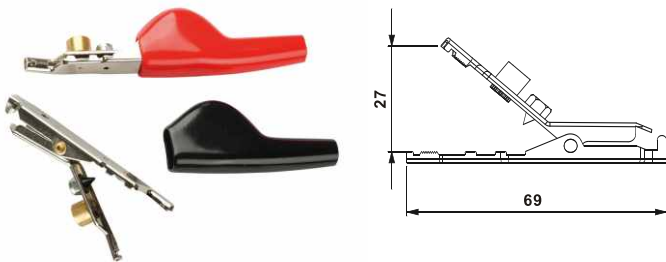

AL-38CB(黑色)

AL-38CE

CE

- 顏色：有紅、黑、綠、黃、白、藍等色
- 符合歐洲安全規範：
IEC/EN 61010-031 CAT III 1000V 10A

AL-21C

- 最大開口27mm，彈簧強而有力
- 有20個細齒，可以咬住待測物，不易滑動
- 硬盤上有鍍鎳的尖針，可以刺穿電線的絕緣層，方便進行量測

STANDARD

ALLIGATOR CLIP

AL-30C

- Wide grip alligator clips with integral finger guard, large 35mm high tension spring mouth.
- Hexagonal Anti-rotation part fits all compatible 4mm male leads.

AL-30CR Red
AL-30CB Black
AL-CW White
AL-30CBu Blue

- EN 61010-031 CAT III 1000V 12A

AL-38C

- Wide grip alligator clips with integral finger guard, large 35mm high tension spring mouth.

- Fits all compatible 4mm standard banana terminal.

AL-38CR Red
AL-38CB Black

AL-38CE

- **Color** : Red · Black · Green · Yellow · White · Blue
- IEC/EN 61010-031 CAT III 1000V 10A

AL-21C

This clip has 20 degree offset jaws to guard against Shorting. The AL21C clip in addition to a single penetrator pin near the fulcrum has a cluster of hardened needles (nickel plated to prevent rust) which insures penetration of insulation on 22 gauge, 24 gauge etc. Wire. Two or more wires may be penetrated at once for a temporary "splice". The insulation "heals" as needles are withdrawn. Stripping of insulation is unnecessary.