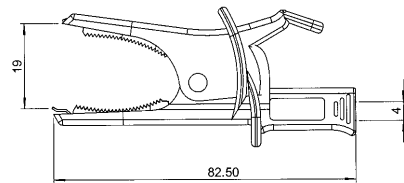

AL-30C

- Wide grip alligator clips with integral finger guard, large 35mm high tension spring mouth.
- Hexagonal Anti-rotation part fits all compatible 4mm male leads.

AL-30CR Red
AL-30CB Black
AL-CW White
AL-30CBu Blue

- EN 61010-031 CAT III 1000V 12A

AL-38C

- Wide grip alligator clips with integral finger guard, large 35mm high tension spring mouth.

- Fits all compatible 4mm standard banana terminal.

AL-38CR Red
AL-38CB Black

AL-38CE

- **Color** : Red · Black · Green · Yellow · White · Blue
- IEC/EN 61010-031 CAT III 1000V 10A

AL-21C

This clip has 20 degree offset jaws to guard against Shorting. The AL21C clip in addition to a single penetrator pin near the fulcrum has a cluster of hardened needles (nickel plated to prevent rust) which insures penetration of insulation on 22 gauge, 24 gauge etc. Wire. Two or more wires may be penetrated at once for a temporary "splice". The insulation "heals" as needles are withdrawn. Stripping of insulation is unnecessary.