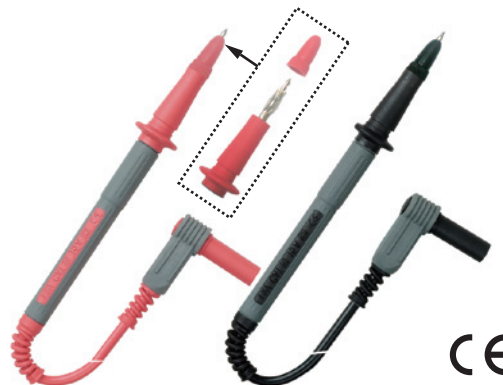

- **Wire :** PVC UL 1803/18AWG
length : 1100±30mm
Out diameter : 4.0mm
Temperature tolerance range : -40°~105°
Braid copper wires : 170/0.08mm
- **Terminal :**
4mm with brass nickel plated
- **Rating :**
EN 61010-31:2002+AI:2008 CAT IV 1000V 10A

AL-28

AL-28A

- 4mm banana plug
- Suitable for **AL-23C, AL-23CA, AL-25C** alligator

- **Wire :** PVC UL 1803/18AWG
length : 1100±30mm
Out diameter : 3.50mm
Temperature tolerance range : -40°~105°
Braid copper wires : 64/0.12mm

- **Terminal :**
Right-angle 4mm brass (Nickel plated) banana plug with caged and insulated sheathing to avoid the brass oxidation.

- **Probe tip :**
4mm (nickel plated) : AL-25
2mm (gold plated) : AL-26

- **Rating :**
EN 61010-031: 2002+AI:2008
CAT III 1000V 10A/CAT IV 600V 10A

- 4mm banana plug
- Suitable for **AL-23C, AL-23CA, AL-25C** alligator