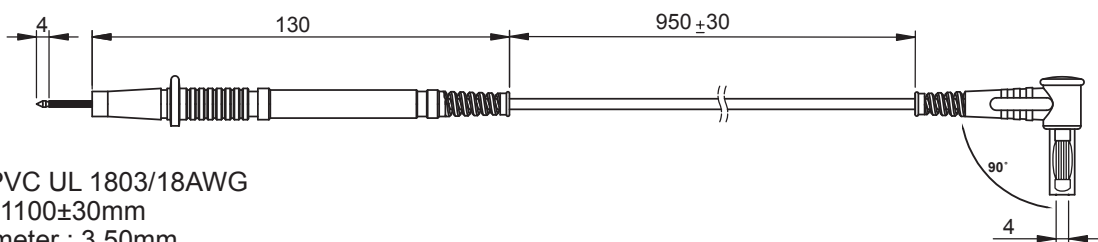

- **Wire :** PVC UL 1803/18AWG
length : 1100±30mm
Out diameter : 4.0mm
Temperature tolerance range : -40°~105°
Braid copper wires : 170/0.08mm
- **Terminal :**
4mm with brass nickel plated
- **Rating :**
EN 61010-31:2002+AI:2008 CAT IV 1000V 10A

AL-28

AL-28A

- 4mm banana plug
- Suitable for **AL-23C, AL-23CA, AL-25C** alligator

- **Wire :** PVC UL 1803/18AWG
length : 1100±30mm
Out diameter : 3.50mm
Temperature tolerance range : -40°~105°
Braid copper wires : 64/0.12mm

- **Terminal :**
Right-angle 4mm brass (Nickel plated) banana plug with caged and insulated sheathing to avoid the brass oxidation.

- **Probe tip :**
4mm (nickel plated) : AL-25
2mm (gold plated) : AL-26

- **Rating :**
EN 61010-031: 2002+AI:2008
CAT III 1000V 10A/CAT IV 600V 10A

- 4mm banana plug
- Suitable for **AL-23C, AL-23CA, AL-25C** alligator